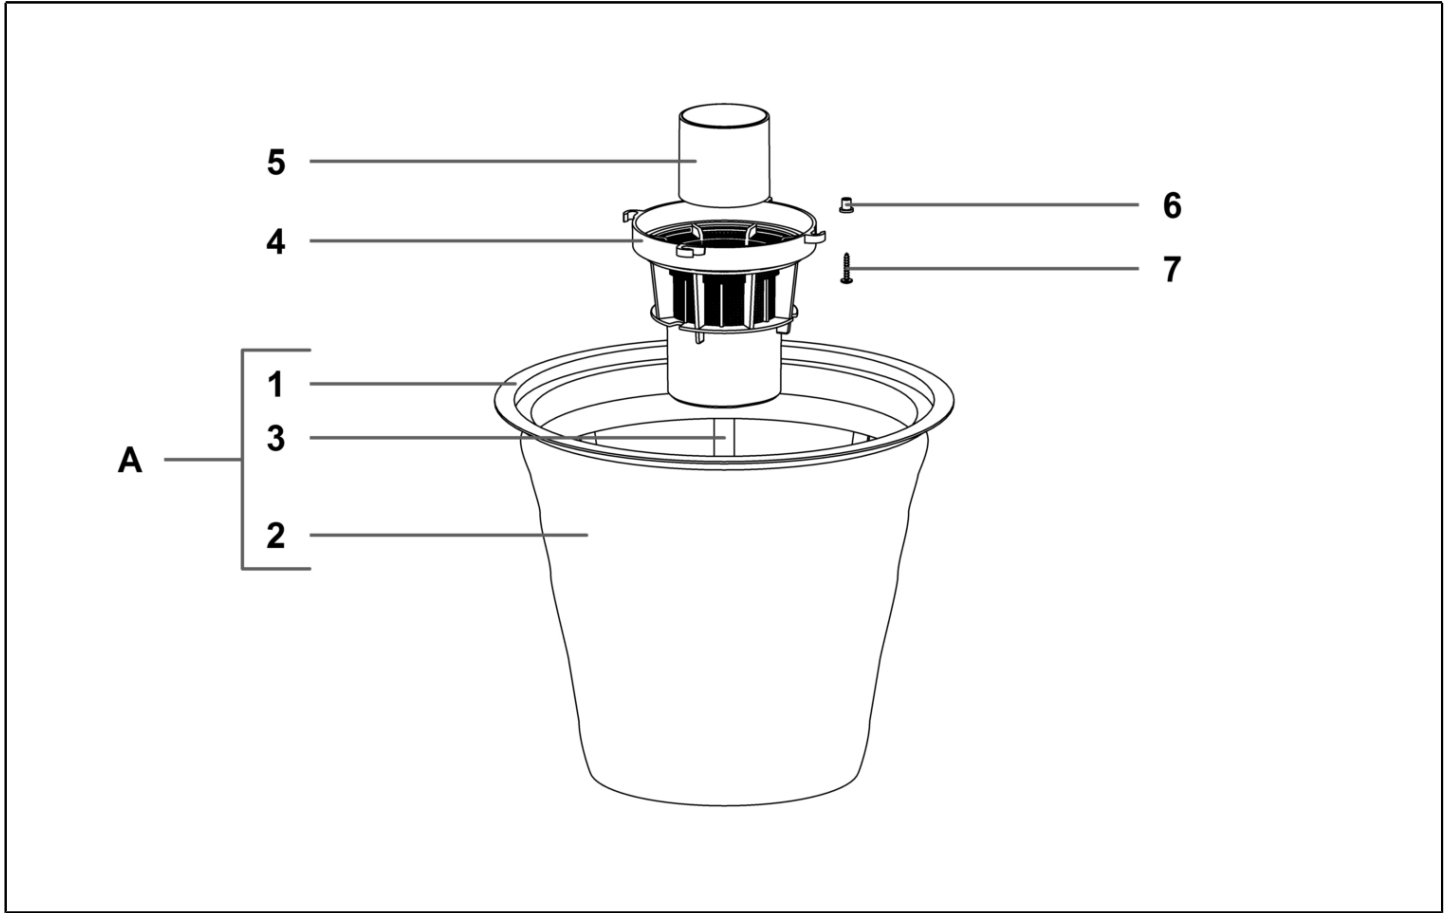

Spare Parts List

ipc Div.SOTECO

Ref: ASDO13289

Cust.Ref: 4290 NTFO

Model: VACUUM CLEANER WC2/90W&D WINDLY429 CM C/

Cust.Model:

IPC Integrated Professional Cleaning

IPC Soteco

Ref. K	Part N.	Customer Part N.	Description	Quantity	Validity		Price
					From	To	
0001	PMTA08732		HEAD WINDLY 429 2ST NE/VEI MAN	1,00			--
0002	KTRI72229		COMPL.FILTRATION KIT 400	1,00			--
0003	PMFU02539		DRUM 400/SM G4/NEVEI CAR SCA C	1,00			--

Ref. K	Part N.	Customer Part N.	Description	Quantity	Validity		Price
					From	To	
A	FTDP28733		KIT RING+FILT+BASK.400 CONIC.SAN	1,00			--
0001	MPVR35807		FILTER RING 400	1,00			--
0002	FTDP00523		FILTER POLY AN4-600 CON REG H320	1,00			--
0003	MPVR09199		CONICAL BASKET 400	1,00			--
0004	MPVR40521		NET ANTIFOAM BODY HIGH	1,00			--
0005	RCGR40008		HIGH FLOAT 99 W/GASKET 37 SHA	1,00			--
0006	MPVR35796		PLASTIC SLEEVE D.8	4,00			--
0007	VTVT36751		SCREW PAT TMT PHL 5X25	4,00			--